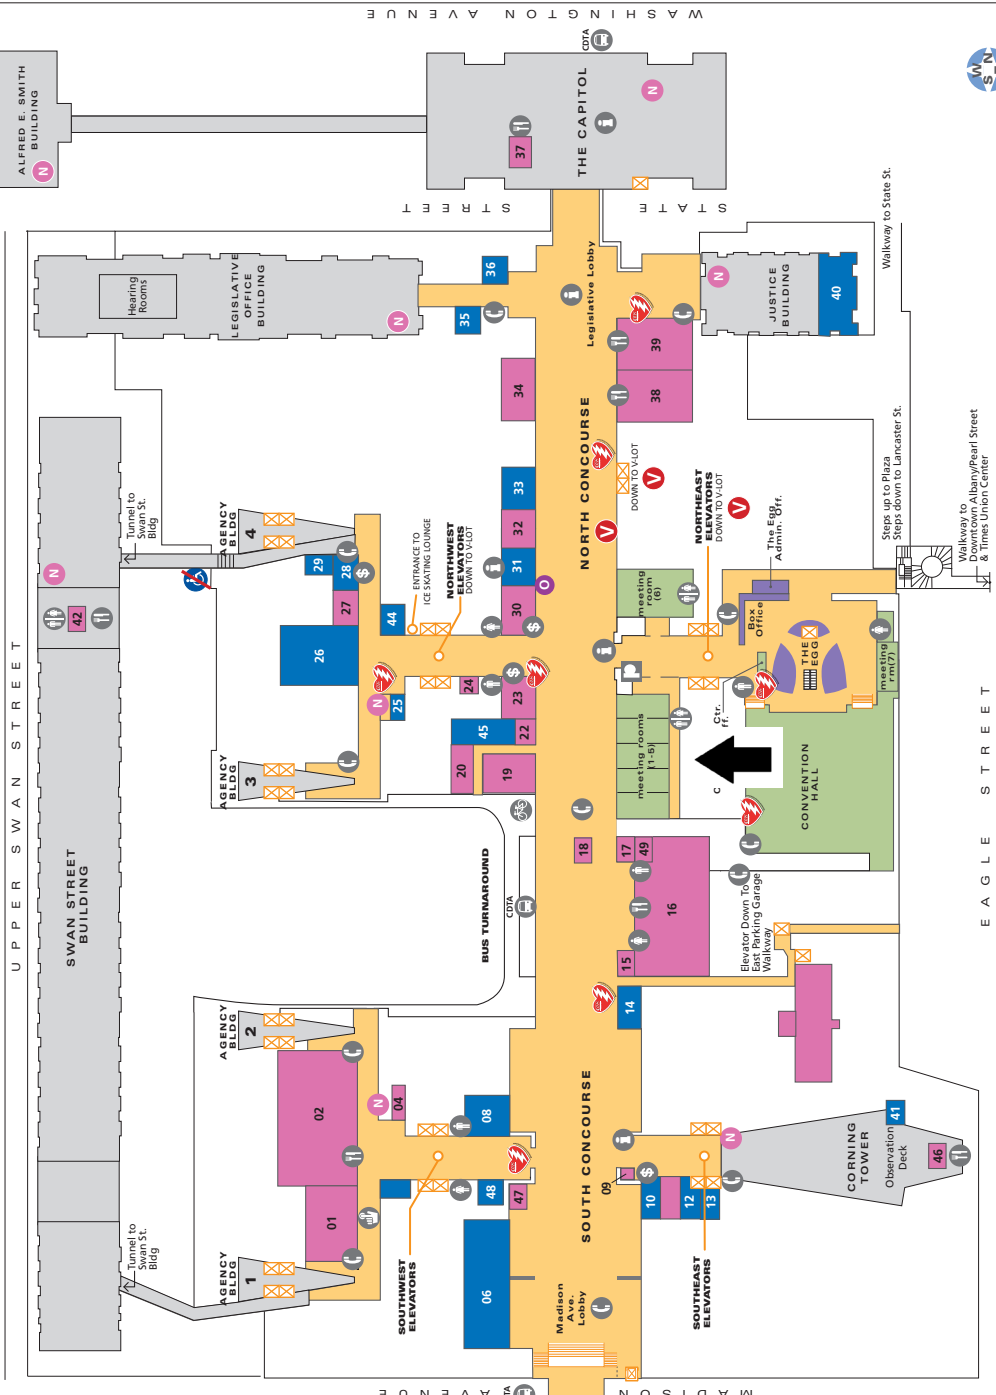

INDOOR CONCOURSE